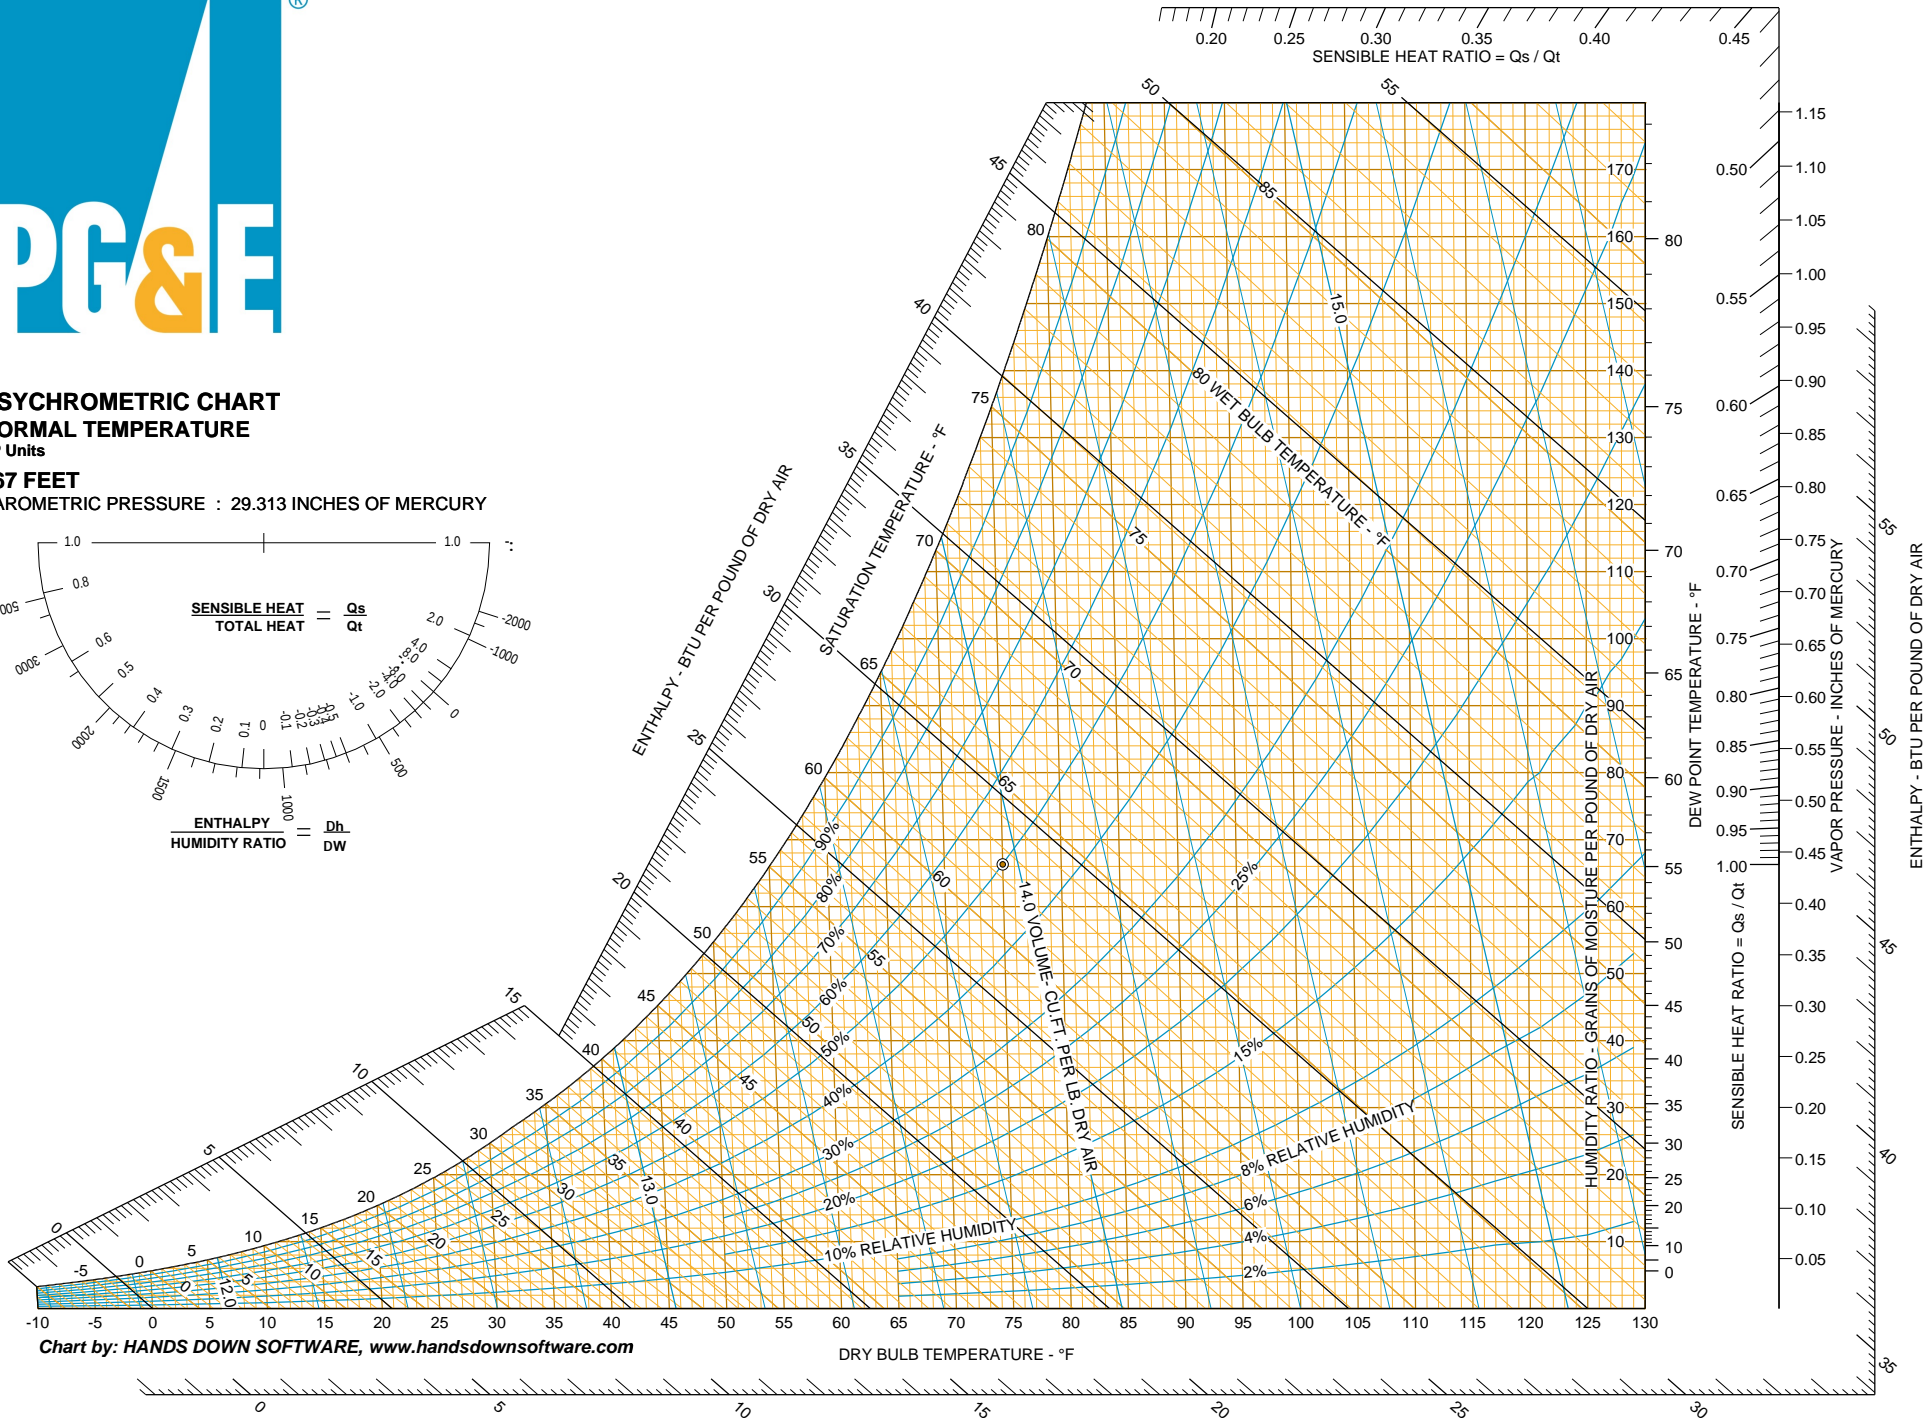

PSYCHROMETRIC CHART
NORMAL TEMPERATURE
 I-P Units

567 FEET
 BAROMETRIC PRESSURE : 29.313 INCHES OF MERCURY

Chart by: HANDS DOWN SOFTWARE, www.handsdownsoftware.com