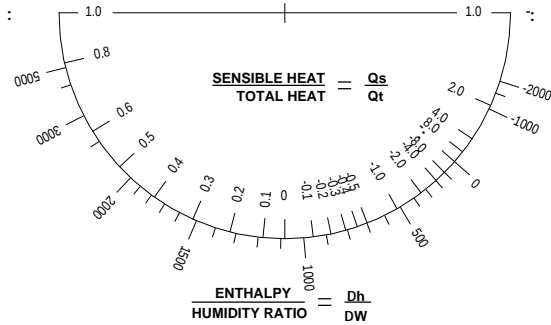

PSYCHROMETRIC CHART
NORMAL TEMPERATURE
 I-P Units

567 FEET
 BAROMETRIC PRESSURE : 29.313 INCHES OF MERCURY

Chart by: HANDS DOWN SOFTWARE, www.handsdownsoftware.com