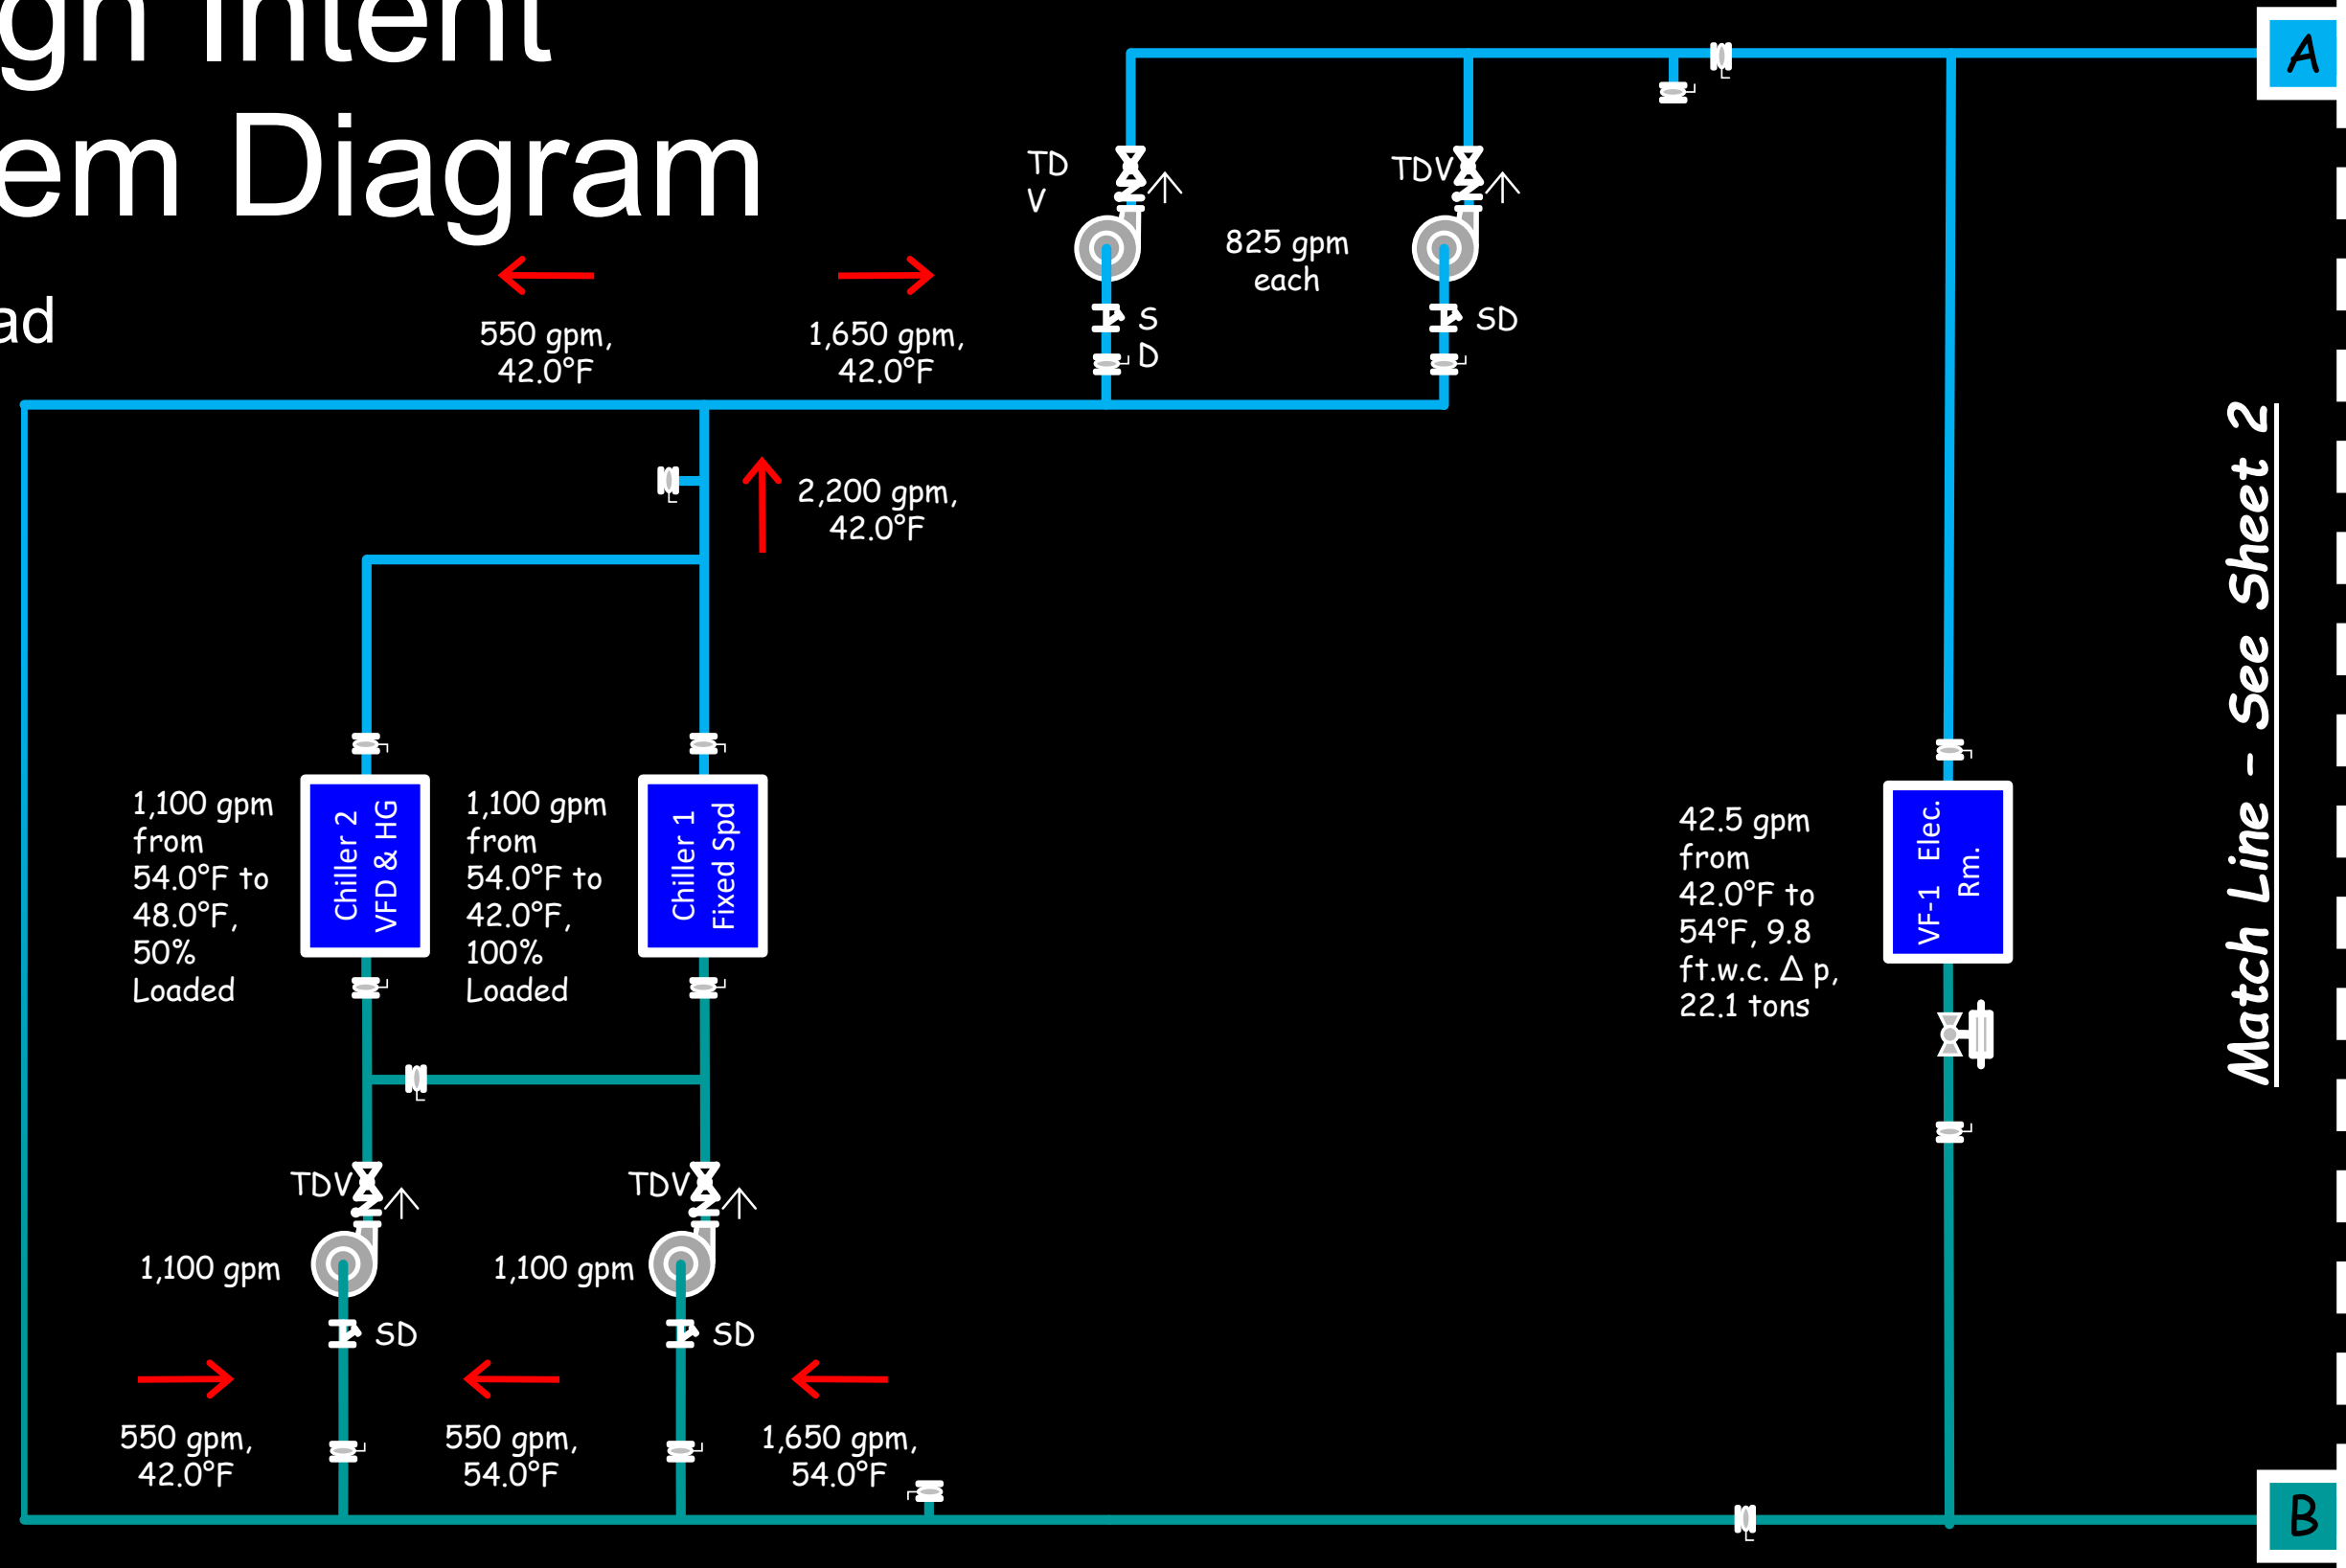

# Design Intent System Diagram

- 75% load

Match Line - See Sheet 2